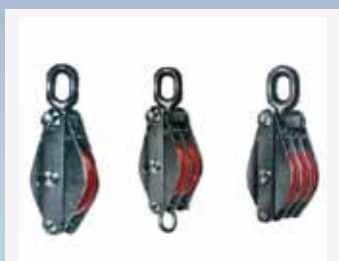

## RIGGING HARDWARE

GI & SS-304 WIRE ROPE

GI WIRE ROPE CLIP

GI TURNBUCKLE

WIRE ROPE THIMBLE

DEE SHACKLE GI & SS-304

SNAPHOOK GI

GI & SS-304 CHAIN

HOOK BOLT & EYE BOLT GI

GRATING CLAMP

LIFTING EYE BOLT/ NUT

S HOOK

WIRE ROPE PULLEY